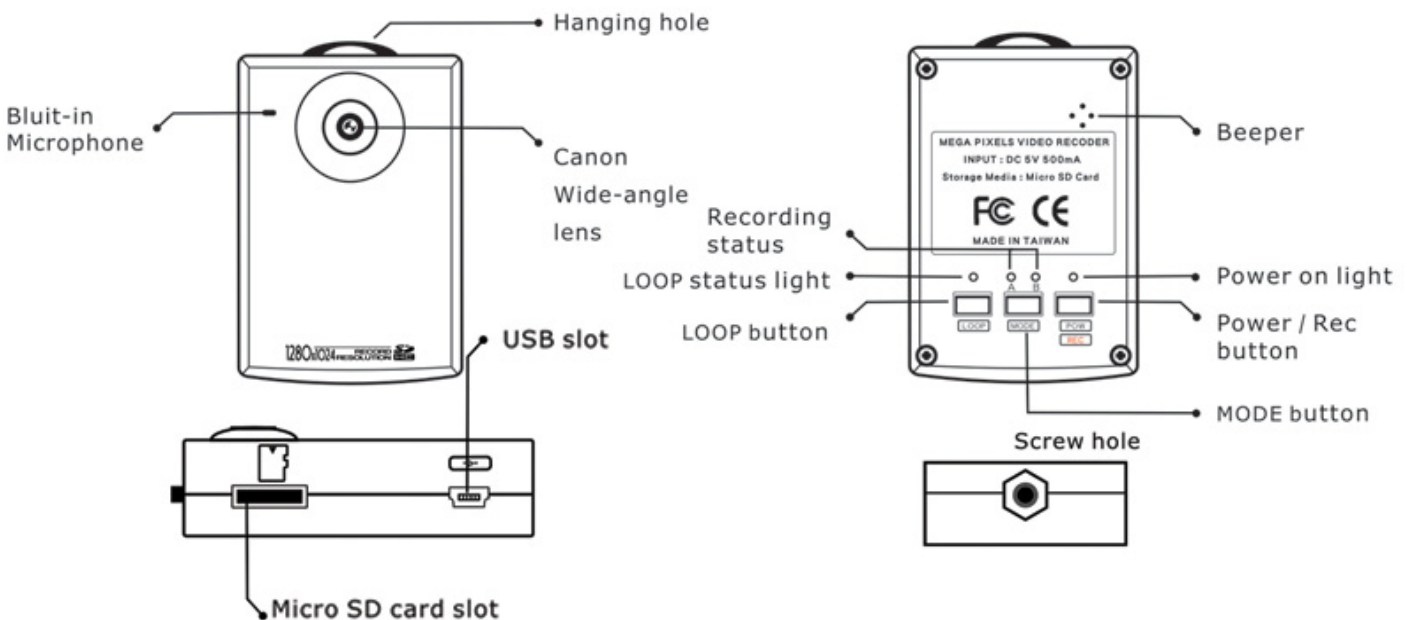

Specification..

Lens	Megapixel Canon high quality camera lens
Camera angle	2.0mm wide-angle lens
Horizontal viewing angle	105°
Microphone	Built-in
Resolution	1280 X 1024, 640 X 480 @30FPS
File format	AVI
Compression format	MPEG4
Storage	Micro SD Card (Does not limit the capacity)
USB	USB2.0
Date & Time display	Year-month-date time(24-hour system)
Loop recording function	YES, Continuous recoding and automatically cover if card is full
Power supply	Buid-in 1100mAh(Continuous video about 3.5 hours) / 3.7V long life Li-battery or charge by USB cable
Working temperature	-25~70 degree
Dimension	HxWxD 69x49x20 mm
Box dimension	213x155x75 mm
Net Weight	65 g