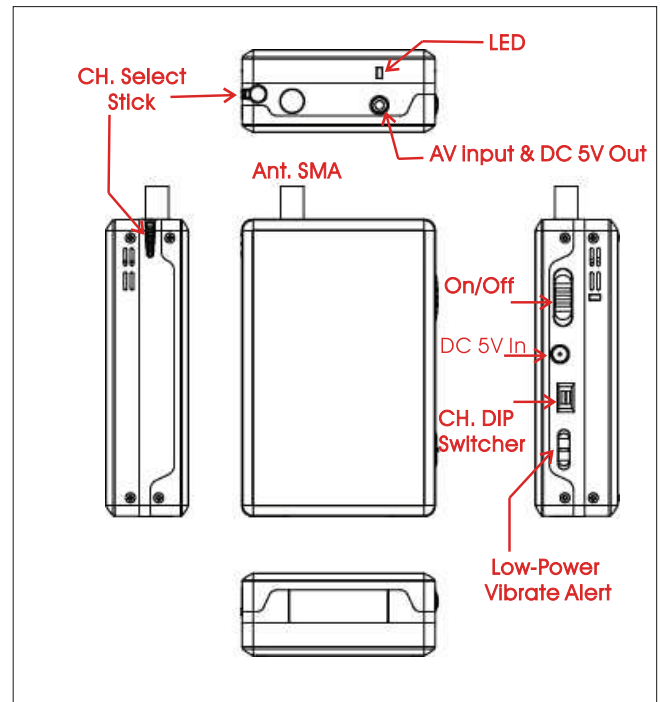

Advanced Type Wireless Kit for Covert Camera Use

1.2/2.4 Ghz Portable A/V Transmitter & Receiver Kit

Feature

- Wired covert cameras double its value when work in conjunction with Portable Wireless A/V Transmitter & Receiver Kit and become wireless cameras.
- Vibration Alert when battery power is low
- Brilliant looking Mag-Aluminum alloy housing, great solution for heat sink
- Receiver utilizes 2000mAh ultra high capacity removable FUJI camcorder battery
- Single general stereo jack socket on transmitter for A/V signal output and power supply, hassle free on cable plugging
- Use regular cell phone/camcorder removable battery. Defective built-in battery problem is now a thing of past

Specification

Item Number	TB-2430	TB-1230
Frequency Band	2400MHz	1200MHz
Available Channel	4 Ch	3 Ch
Output Power	200 mW	150 mW
Trans. Range	200 Meter	200 Meter
Low-Batt. Alert	Yes, Vibration	
AC Charger	5 V / 2A	
DC Battery	3.6V / 1100mA	
Battery Charge Time	1.5 Hrs	
Battery Life Time	90 Muni es	100 Munites
Weight (TX)	55 g	
Dimension (TX)	80x 52x 22 mm	
Attached Receiver	RX-2480B	RX-1280B

Mechanical Sketch

*Specification & appearance may be subjected to change without notice

Standard Full Package Kit & Order Model No.

TBR-2430CK

TB-2430
Portable Sender

RX-2480B
Portable Receiver

TBR-1230CK

TB-1230
Portable Sender