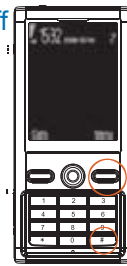

PV-900HD

Portable DVR in Cellphone Design

Portable Surveillance DVR Series

Feature

- * **Functional navigation key to control and IR remote control**
- * **Disguise screen display:**
(1) **cellphone power-on**
(2) **Screen-off**
- * **Convenient instant-record key and menu key**
- * **SD Card Storage, USB connection**
- * **Auto/Manual/Motion Detection/Pre-event Schedule Recording Modes**
- * **Work in dark, high resolution, low lux**
- * **Compatible with brandname analgue camera**
- * **User friendly user interface, snap-shot functionality**
- * **Frame counter and time stamp functionality by default**

Normal Recording Screen

Screen-off Disguise Display

Cellphone Power-on Disguise Display

Specification

PV-900HD	
Display	
LCD	2.5" 240 x 320 TFT
Built-in Camera Module	
Built-in image sensor	1/4" progressive CMOS sensor
Sensor resolution	1280x800
Sensor sensitivity	0.2 Lux @ F 2.0
Lens F/No.	F 2.0
Lens Diameter	4.3 mm
Video	
Algorithm	MPEG4, JPEG
File Format	ASF, JPG
Video recording mode	Auto/Manual/Motion Detection/Pre-Event/Schedule
Recording Capability	1280x960, 1280x720, 1024x768, 720x480, 640x480, 320x240
Frame rate	Up to 30 fps
Max. Frame rate	60 fps @ 640x480
Storage and Input/Output	
Memory	Micro SD Card (Support SDHC max. 32GB)
PC Interface	Mini USB 2.0
External Camera Input	DC 5V Output at 2.5mm AV Input Jack
A / V output	RCA cable (NTSC/PAL Standard TV and audio output)
Microphone	
Disguise Mode	Cellphone Power-on, Screen-off
Date/Time Format	YYYY/MM/DD, HH,MM,SS
Snapshot	Snapshot image when recording and playback video
Power	
Power Input	DC5V
Power Consumption	290mA
Battery Input	DC 3.7V / 1200 mA Lithium battery
Battery Lifetime	Continue recording 150 min
Recording time	40 min @ 720x480 resolution (1GB SD card)
Physical Features	
Vibration Alert	Power On/Off, Recording, Low battery
Dimension	110 x 54 x 23 mm
Weight	90 g