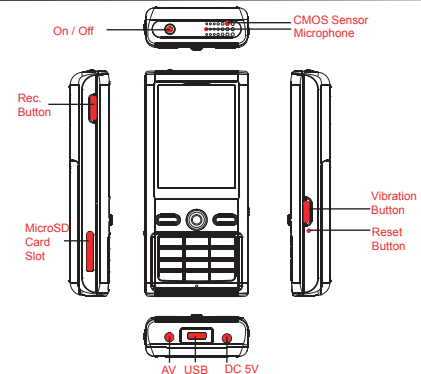

Illustration