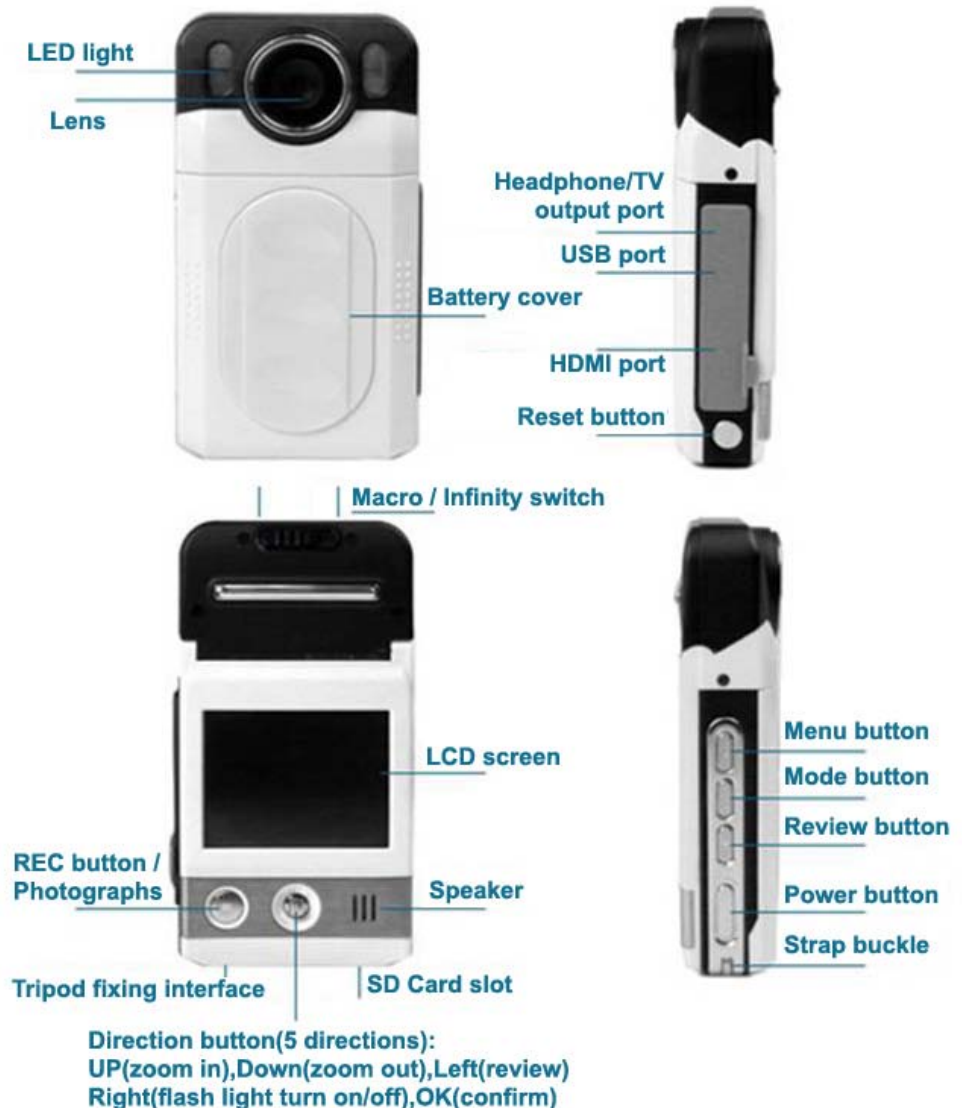

F200HD - High Definition Video Camcorder

Function..

- Designed with super mini volume and removable lens, match with multifunction usage, you can use it easily for high quality video recording and taking photo on every occasion.
- Build-in microphone/speaker, audio recording function.
- HDMI high quality multimedia transmission port.
- 4 pcs fixed lens, focal length from 12cm to infinity.
- 5M CMOS lens.
- 2.0" LTPS TFT LCD.
- With LED light, you can use it at night.
- Video format: MPEG-4 AVC/H.264.
- High capacity chargeable Li-battery.
- Support 32GB SDHC SD Card.

Speciality..

Designed with super mini volume and removable lens, match with multifunction usage, you can use it easily for high quality video recording and taking photo on every occasion.

lens removable

lens move upward(30°)

lens still

Parts function introduction..

Specification..

Image sensor	5 Mega pixels CMOS sensor
Lens	4 Elements fix focus lens, 7.45mm
Zoom	4X Digital Zoom
LCD screen	2.0" LTPS TFT LCD
Video output	HDMI: CTS1.2 Compliant, supports 1080i output mode, Composite: NTSC
Photo	Photo format: JPEG 2592x1944, JPEG 3200x2400; Maximum output pixels: 5M, 8M
Video signal	Format: MPEG-4 AVC/H.264, 1920x1080(30 f/s), 1440x1080(30 f/s), 1280x720(30 f/s), 848x480(60 f/s)
Audio signal	Build-in microphone / speaker(single channel)
Storage	Build-in 32M, support external storage: SDHC SD Card (support maximum 32GB, SDHC Card)
Electronic shutter	1/2-1/1000 second
White balance	Auto / sunny / cloudy / tungsten / fluorescent lamp
Flash	Electronic auto flash (LED)
Joint	USB2.0/HDMI/TV
Battery	Build-in high capacity li-battery, 3.7V 900mAh
Color	gray, white
Working humidity	0°C~40°C
Temperature	10%~80%
Dimension	98.7x53.3x23 (LxWxH) mm
Box dimension	188x133x54(LxWxH)mm
Weight	About 88.4 g(with battery)
Gross weight	400 g